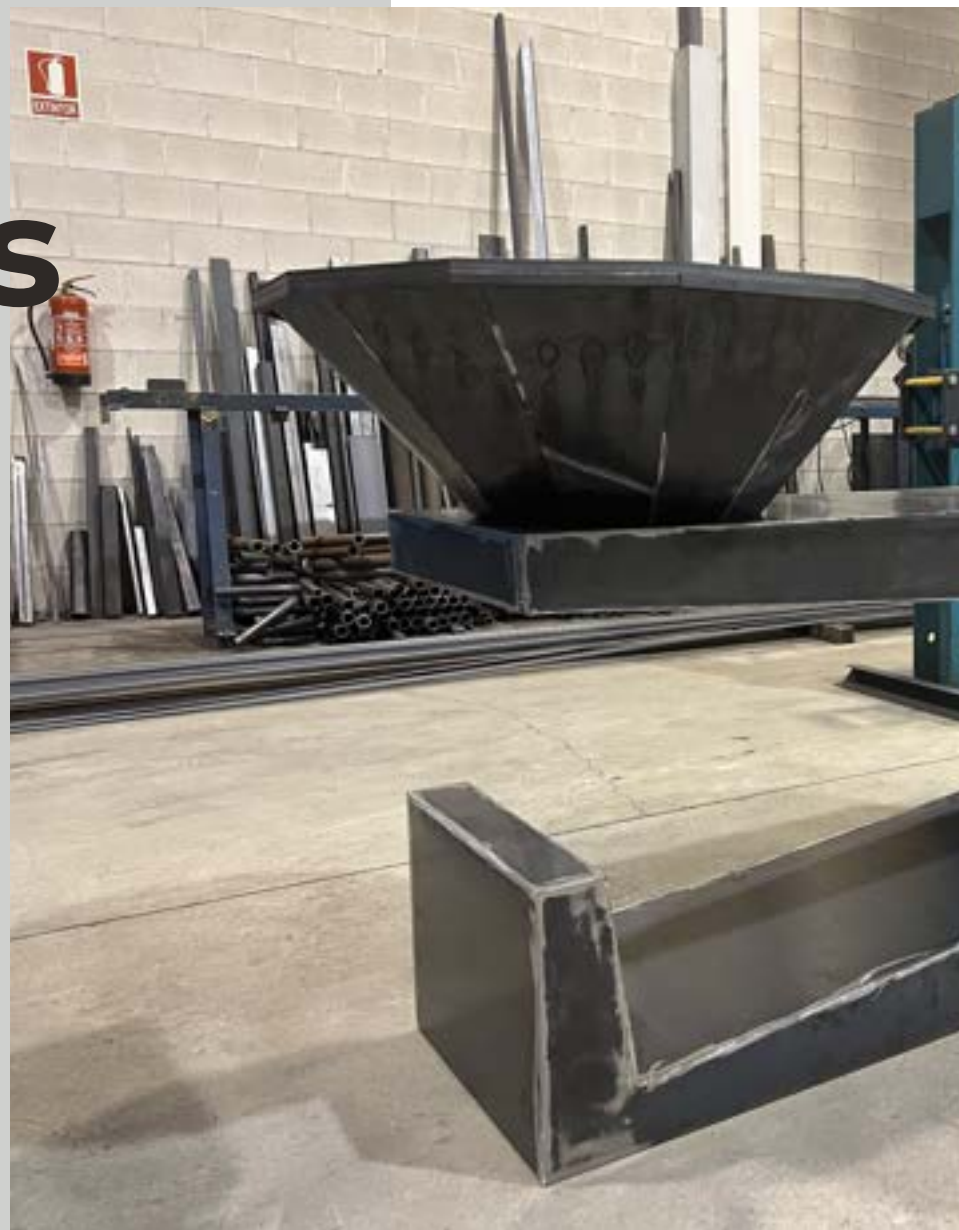

Our barbecues

In addition to offering high quality barbecues, **our designs suggest an artistic piece that invites our customers to enjoy not only the taste, but also the other senses.**

It will **undoubtedly become the heart of your garden**, creating a relaxing environment in which to enjoy good times with family and friends.